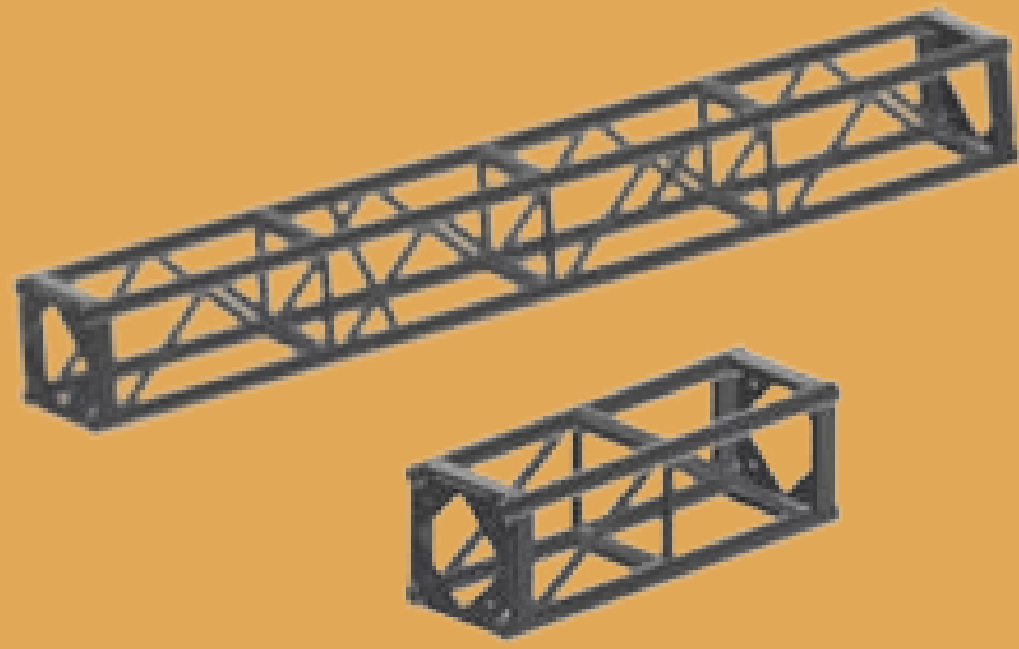

BEAM CLAMP

CHEESEBOROUGH
90 DEGREE
FIXED

CHEESEBOROUGH
SWIVEL

CHEESEBOROUGH
HALF TO
EYEBOLT

LIFTING
BRACKET

CABLE *POWER* CONTROL

SOCAPEX 7PIN
MOTOR CABLE

TAJIMI 22/20
MOTOR CABLE

TAJIMI INLINE
EXTENDER

C5 10/5
CABLE

MOTOR POWER DISTROS

C4 MOTOR
PICKLE

TRUSS

12"

16"

20.5"

LINK BARS

24"

ADDITIONAL GEAR

IN
CONJUNCTION
WITH

ADDITIONAL GEAR AVAILABLE UPON REQUEST

Lighting:

- Chauvet 2' 12" Truss
- Chauvet 9.9' 12" Truss
- Global Truss Half Cheeseborough Clamp
- Metal C Clamp Fixture Clamp
- 5' 3 Pin DMX Cable
- 15' 3 Pin DMX Cable
- 50' 3 Pin DMX Cable
- 100' 3 Pin DMX Cable

Rigging:

Shackles:

- 1/4"
- 3/8"
- 1/2"
- 5/8"

Steel/Deck Chain:

- 2'x 3/8 Steel
- 5'x 3/8 Steel
- 10'x 3/8 Steel
- 25'x 3/8 Steel
- 1/4"x3' Deck Chain
- 1/2"x3' Deck Chain

GAC Flex:

- 3', 4', 6',

Turnbuckles: