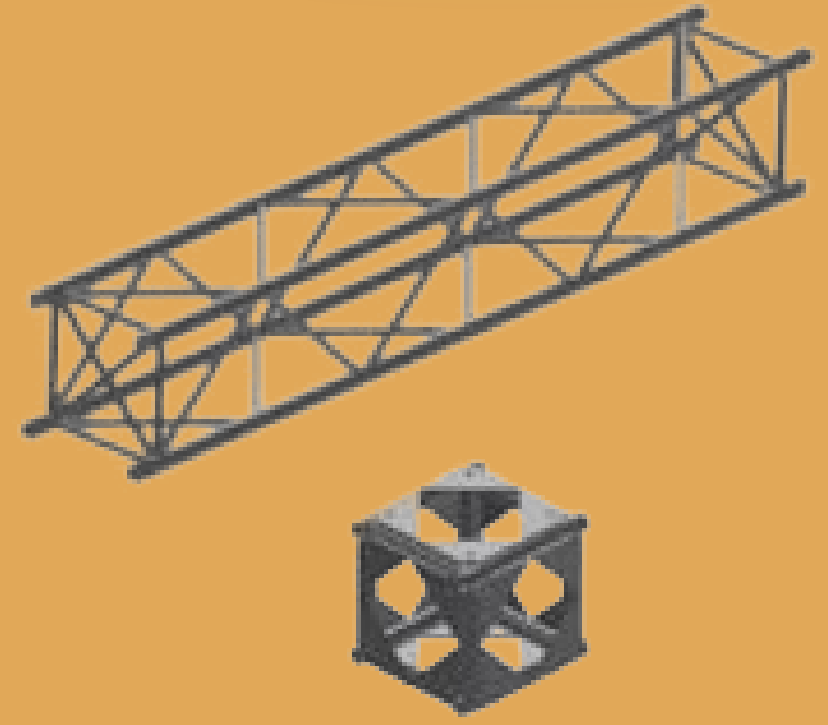

BEAM CLAMP

CHEESEBOROUGH
90 DEGREE
FIXED

CHEESEBOROUGH
SWIVEL

CHEESEBOROUGH
HALF TO
EYEBOLT

LIFTING
BRACKET

CABLE *POWER* CONTROL

SOCAPEX 7PIN
MOTOR CABLE

TAJIMI 22/20
MOTOR CABLE

TAJIMI INLINE
EXTENDER

C5 10/5
CABLE

MOTOR POWER DISTROS

C4 MOTOR
PICKLE

TRUSS

12"

16"

20.5"

LINK BARS

24"

ADDITIONAL GEAR

IN
CONJUNCTION
WITH

ADDITIONAL GEAR AVAILABLE UPON REQUEST

Lighting:

- Chauvet 2' 12" Truss
- Chauvet 9.9' 12" Truss
- Global Truss Half Cheeseborough Clamp
- Metal C Clamp Fixture Clamp
- 5' 3 Pin DMX Cable
- 15' 3 Pin DMX Cable
- 50' 3 Pin DMX Cable
- 100' 3 Pin DMX Cable

Rigging:

Shackles:

- 1/4"
- 3/8"
- 1/2"
- 5/8"

Steel/Deck Chain:

- 2'x 3/8 Steel
- 5'x 3/8 Steel
- 10'x 3/8 Steel
- 25'x 3/8 Steel
- 1/4"x3' Deck Chain
- 1/2"x3' Deck Chain

GAC Flex:

- 3', 4', 6',

Turnbuckles: